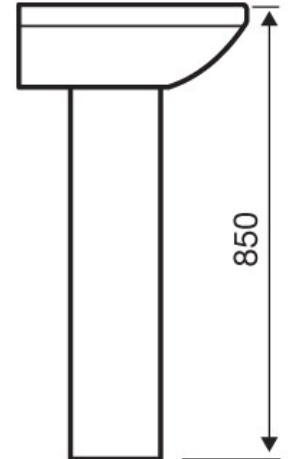

VIP-Bathrooms.com Product Dimensions

Aspect Sanitaryware Range

Aspect 460mm Basin & Pedestal

Aspect 545mm Basin & Pedestal

Aspect Bidet

Aspect Back To Wall WC

Aspect Close To Wall WC

Aspect Close Coupled WC

VIP-BATHROOMS.COM

01942 885700

www.vip-bathrooms.com

VIP-Bathrooms.com Product Dimensions

Aspect Sanitaryware Range

Aspect 460mm Basin & Pedestal