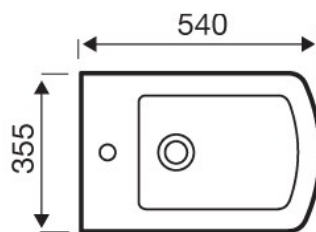

VIP-Bathrooms.com Product Dimensions

Aspect Sanitaryware Range

Aspect 460mm Basin & Pedestal

Aspect 545mm Basin & Pedestal

Aspect Bidet

Aspect Back To Wall WC

Aspect Close To Wall WC

Aspect Close Coupled WC

VIP-BATHROOMS.COM

01942 885700

www.vip-bathrooms.com

VIP-Bathrooms.com Product Dimensions

Aspect Sanitaryware Range

Aspect 460mm Basin & Pedestal