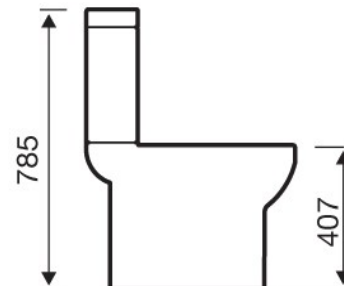

VIP-Bathrooms.com Product Dimensions

Aspect Sanitaryware Range

Aspect 460mm Basin & Pedestal

Aspect 545mm Basin & Pedestal

Aspect Bidet

Aspect Back To Wall WC

Aspect Close To Wall WC

Aspect Close Coupled WC

VIP-BATHROOMS.COM

01942 885700

www.vip-bathrooms.com

VIP-Bathrooms.com Product Dimensions

Aspect Sanitaryware Range

Aspect 460mm Basin & Pedestal