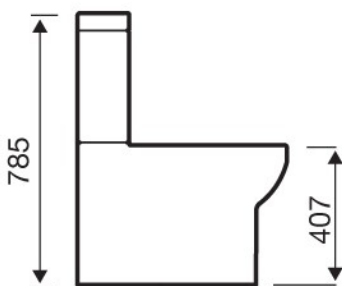

VIP-Bathrooms.com Product Dimensions

Aspect Sanitaryware Range

Aspect 460mm Basin & Pedestal

Aspect 545mm Basin & Pedestal

Aspect Bidet

Aspect Back To Wall WC

Aspect Close To Wall WC

Aspect Close Coupled WC

VIP-BATHROOMS.COM

01942 885700

www.vip-bathrooms.com

VIP-Bathrooms.com Product Dimensions

Aspect Sanitaryware Range

Aspect 460mm Basin & Pedestal