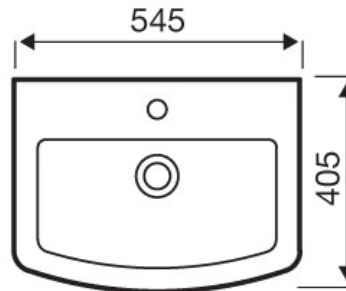

VIP-Bathrooms.com Product Dimensions

Aspect Sanitaryware Range

Aspect 460mm Basin & Pedestal

Aspect 545mm Basin & Pedestal

Aspect Bidet

Aspect Back To Wall WC

Aspect Close To Wall WC

Aspect Close Coupled WC

VIP-BATHROOMS.COM

01942 885700

www.vip-bathrooms.com

VIP-Bathrooms.com Product Dimensions

Aspect Sanitaryware Range

Aspect 460mm Basin & Pedestal