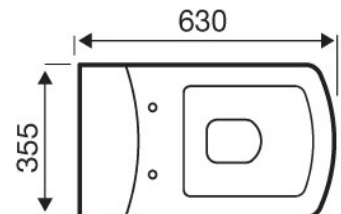

VIP-Bathrooms.com Product Dimensions

Aspect Sanitaryware Range

Aspect 460mm Basin & Pedestal

Aspect 545mm Basin & Pedestal

Aspect Bidet

Aspect Back To Wall WC

Aspect Close To Wall WC

Aspect Close Coupled WC

VIP-BATHROOMS.COM

01942 885700

www.vip-bathrooms.com

VIP-Bathrooms.com Product Dimensions

Aspect Sanitaryware Range

Aspect 460mm Basin & Pedestal