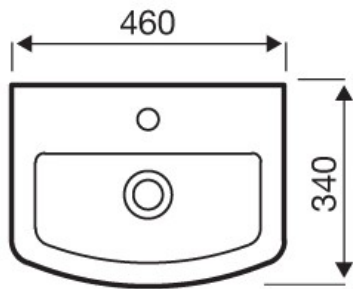

VIP-Bathrooms.com Product Dimensions

Aspect Sanitaryware Range

Aspect 460mm Basin & Pedestal

Aspect 545mm Basin & Pedestal

Aspect Bidet

Aspect Back To Wall WC

Aspect Close To Wall WC

Aspect Close Coupled WC

VIP-BATHROOMS.COM

01942 885700

www.vip-bathrooms.com

VIP-Bathrooms.com Product Dimensions

Aspect Sanitaryware Range

Aspect 460mm Basin & Pedestal