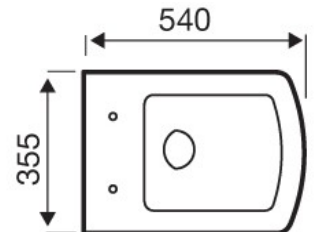

VIP-Bathrooms.com Product Dimensions

Aspect Sanitaryware Range

Aspect 460mm Basin & Pedestal

Aspect 545mm Basin & Pedestal

Aspect Bidet

Aspect Back To Wall WC

Aspect Close To Wall WC

Aspect Close Coupled WC

VIP-BATHROOMS.COM

01942 885700

www.vip-bathrooms.com

VIP-Bathrooms.com Product Dimensions

Aspect Sanitaryware Range

Aspect 460mm Basin & Pedestal