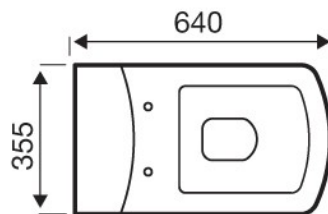

VIP-Bathrooms.com Product Dimensions

Aspect Sanitaryware Range

Aspect 460mm Basin & Pedestal

Aspect 545mm Basin & Pedestal

Aspect Bidet

Aspect Back To Wall WC

Aspect Close To Wall WC

Aspect Close Coupled WC

VIP-BATHROOMS.COM

01942 885700

www.vip-bathrooms.com

VIP-Bathrooms.com Product Dimensions

Aspect Sanitaryware Range

Aspect 460mm Basin & Pedestal