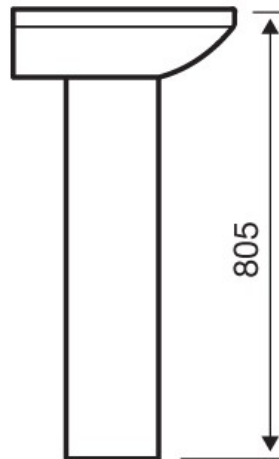

VIP-Bathrooms.com Product Dimensions

Aspect Sanitaryware Range

Aspect 460mm Basin & Pedestal

Aspect 545mm Basin & Pedestal

Aspect Bidet

Aspect Back To Wall WC

Aspect Close To Wall WC

Aspect Close Coupled WC

VIP-BATHROOMS.COM

01942 885700

www.vip-bathrooms.com

VIP-Bathrooms.com Product Dimensions

Aspect Sanitaryware Range

Aspect 460mm Basin & Pedestal